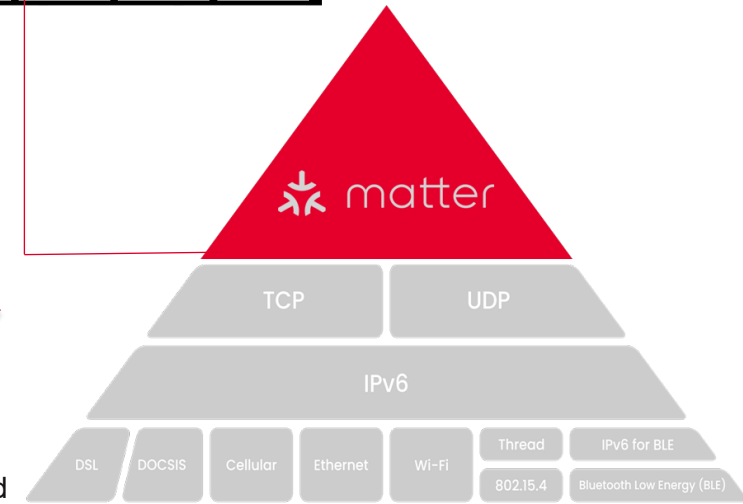

Upgrade Path

Many devices will not be matter upgraded
e.x. Signify has announced that it's updating the bridge for its Philips Hue smart lights to support Matter while Belkin (Wemo) announced that existing Wemo products will not be upgraded to support Matter

WITH THE PROMISE OF MATTER, WHY QUICKSET?

Enhanced Control

- A powerful and simple **single interface** for customers to merge and **expose** devices with varying **protocols & capabilities**.
- **Matter open stack, made simpler:**
 - Knowledge graph that understands device specific steps and APIs for onboarding of both devices as well as controllers
 - Continuous testing, updating and maintaining device knowledge graph to include new variations, and regions as an on-going dedicated effort
 - Device specific virtual agent to support on and off device troubleshooting and assistance
- Simplifies onboarding of devices through device specific onboarding and other offerings like Virtual Agent
- Simple and Unified API and device model to discover, onboard and control Matter enabled and legacy devices

QuickSet Framework

Matter Standard

Control+ Engine with Matter

Discover, onboard and control for Matter compatible devices.

QuickSet works as both a Controller and an Accessory to provide compatibility and interoperability with other existing or new Matter devices in the home.

Interoperability enhanced

- Connect with legacy & new devices to cover devices that already exist in the household as well as the new ones introduced
- Extend the interoperability to HVAC devices – Which today primarily are controlled through infrared
- Support non Matter enabled IoT devices such as lights, switches, etc. irrespective of the protocol used