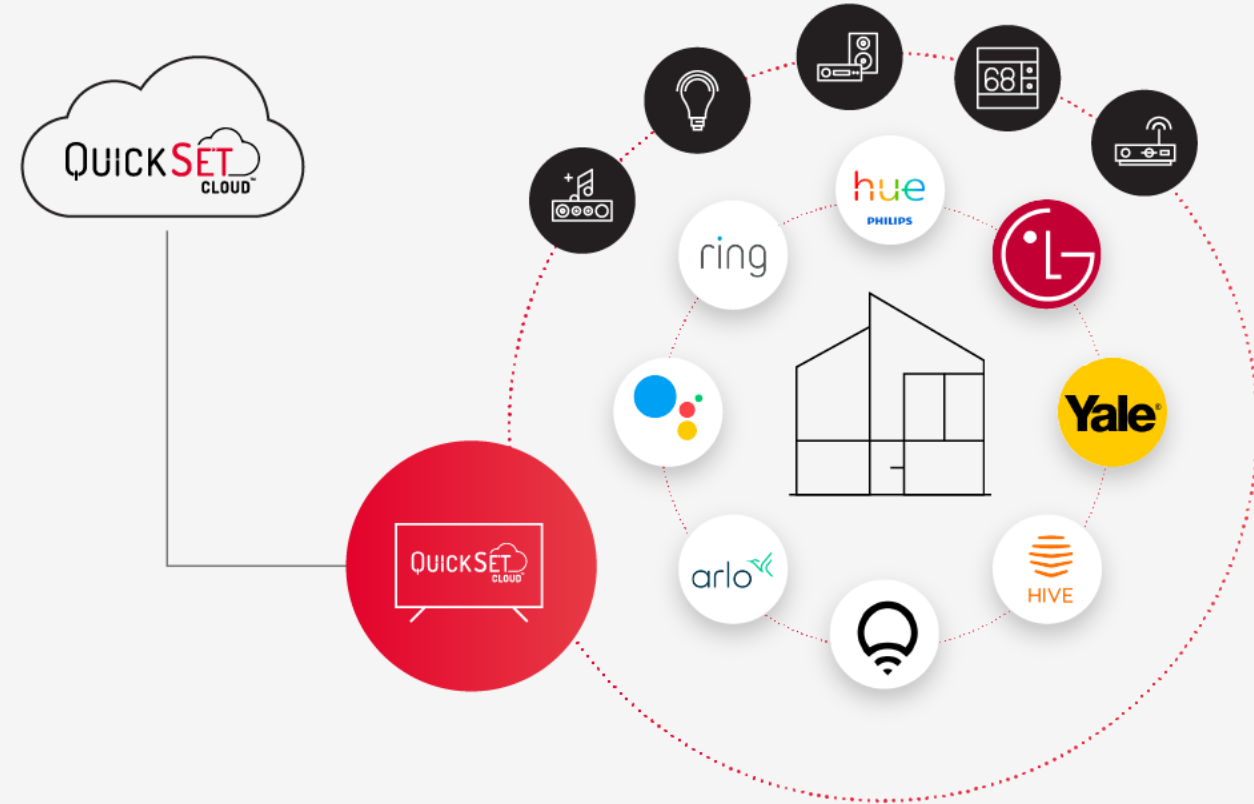

QuickSet in the Connected Home

Enhance control capabilities with voice assistants or own Smart Home capabilities

- Add interoperability with 3rd-party voice assistants
 - QuickSet interoperability offers compatibility with third-party assistants offering the “One-Touch View” experience
- Offer own Smart Home capabilities

Extending with Smart capabilities

Interoperability with third-party voice assistants

Alexa,
Watch
ESPN

Ok

PayTV STB

Roku

INTEROPERABILITY AS A SERVICE

Interoperability

Reduce friction, improve compatibility and lower operating cost.

- Unifying entertainment control with smart home automation to deliver a complete smart home experience
- Managed and maintained interoperability means a pain-free path
- Ensures compatibility with what consumers already have within their home
- Extends existing retail voice assistant's features (Google Assistant / Amazon Alexa)

CURATED LIST OF SUPPORTED DEVICES

Smart Device Expansion (IP)

The Works With QuickSet program is a curated ecosystem blending the entertainment and smart home experiences. Ensuring a product is compatible with what consumers already have in their home including existing entertainment devices, smart speakers and a wide range of IoT Smart devices such as: