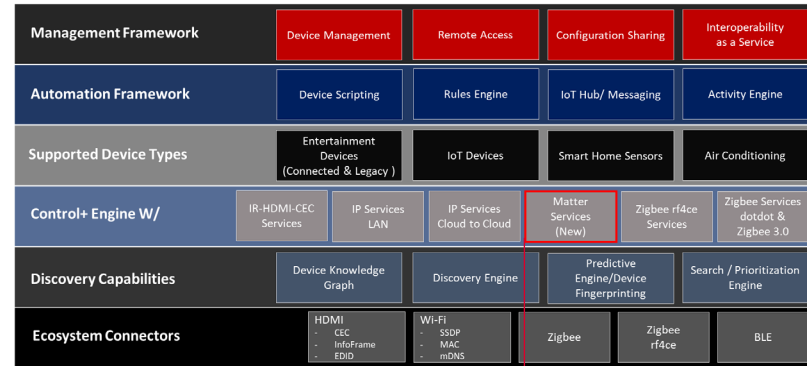

QuickSet Cloud

The brain of our platform is called QuickSet Cloud and it allows the system to discover, interact, and control virtually any electronic device or service in the home.

The brain

Digital Assistant

Technical Feasibility

Majority of deployed devices simply cannot achieve matter compliance due to hardware constraints
e.x. Some deployed smart home devices only have sufficient RAM and Flash to run either zigbee, Thread or Wi-Fi protocol, but insufficient to add Matter stack on top of that which today is ~ 12MB

Upgrade Path

Many devices will not be matter upgraded
e.x. Signify has announced that it's updating the bridge for its Philips Hue smart lights to support Matter while Belkin (Wemo) announced that existing Wemo products will not be upgraded to support Matter

WITH THE PROMISE OF MATTER, WHY QUICKSET?

Enhanced Control

- A powerful and simple **single interface** for customers to merge and **expose** devices with varying **protocols & capabilities**.
- **Matter open stack, made simpler:**
 - Knowledge graph that understands device specific steps and APIs for onboarding of both devices as well as controllers
 - Continuous testing, updating and maintaining device knowledge graph to include new variations, and regions as an on-going dedicated effort
 - Device specific virtual agent to support on and off device troubleshooting and assistance
- Simplifies onboarding of devices through device specific onboarding and other offerings like Virtual Agent
- Simple and Unified API and device model to discover, onboard and control Matter enabled and legacy devices