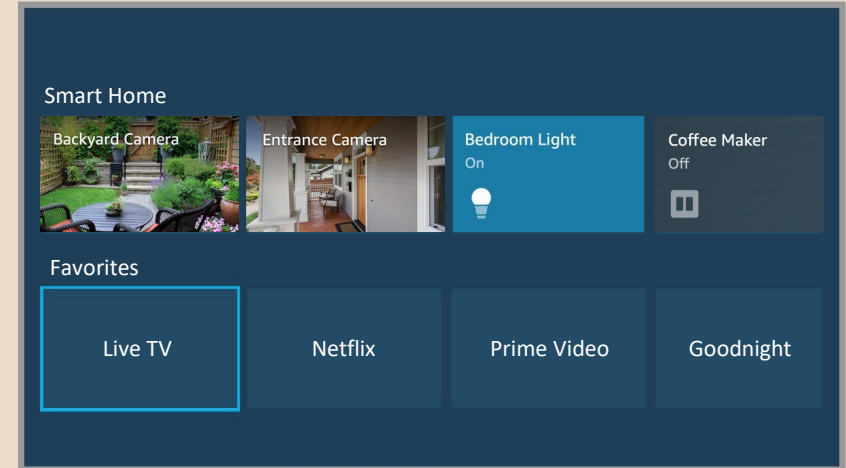

QuickSet in the Connected Home

Enhance control capabilities with voice assistants or own Smart Home capabilities

- Add interoperability with 3rd-party voice assistants
 - QuickSet interoperability offers compatibility with third-party assistants offering the “One-Touch View” experience
- Offer own Smart Home capabilities