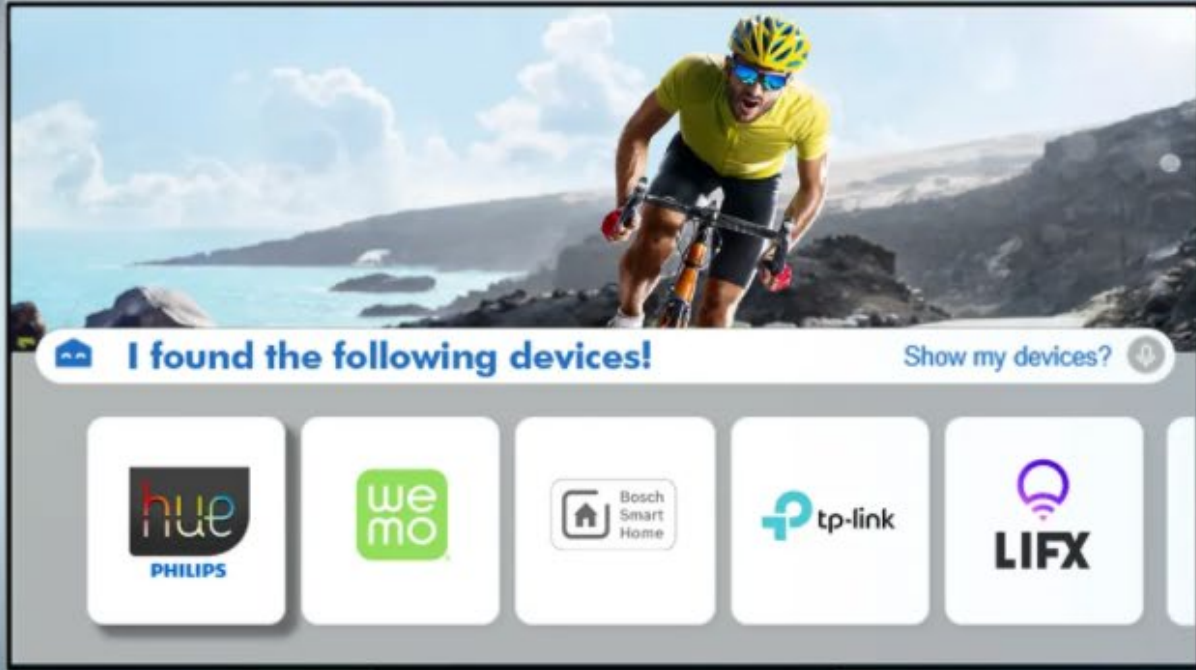

**We can get your brand
on the big screen.**

Working with us enables you to blend
your smart home product into the
entertainment experience.