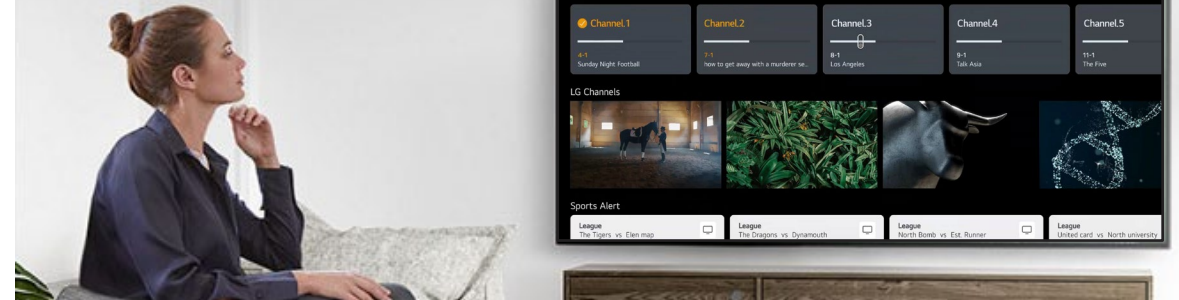

LG TV SMART HOME DASHBOARD

QuickSet in Smart TV

- Key strategic supplier for LG TV since 2019
- Using QuickSet technology, LG TV can auto-detect and control AV devices via the LG remote controller directly
- Utilizing UEI's unique IP discovery enables end users to discover, monitor and control different IoT peripherals from the built-in smart home dashboard interface.
- Powered by Works with QuickSet program for interoperability
- Supported devices included smart switch, plug, lighting, hub, IP camera, dimmer, door lock, video doorbell, sensors, thermostat and home appliances from global brands with ongoing expansion

Convenience and connected home control
are at your command

Just say "Hi, LG"

LG TV | QuickSet Cloud + Smart Home
Dashboard | launch 2020