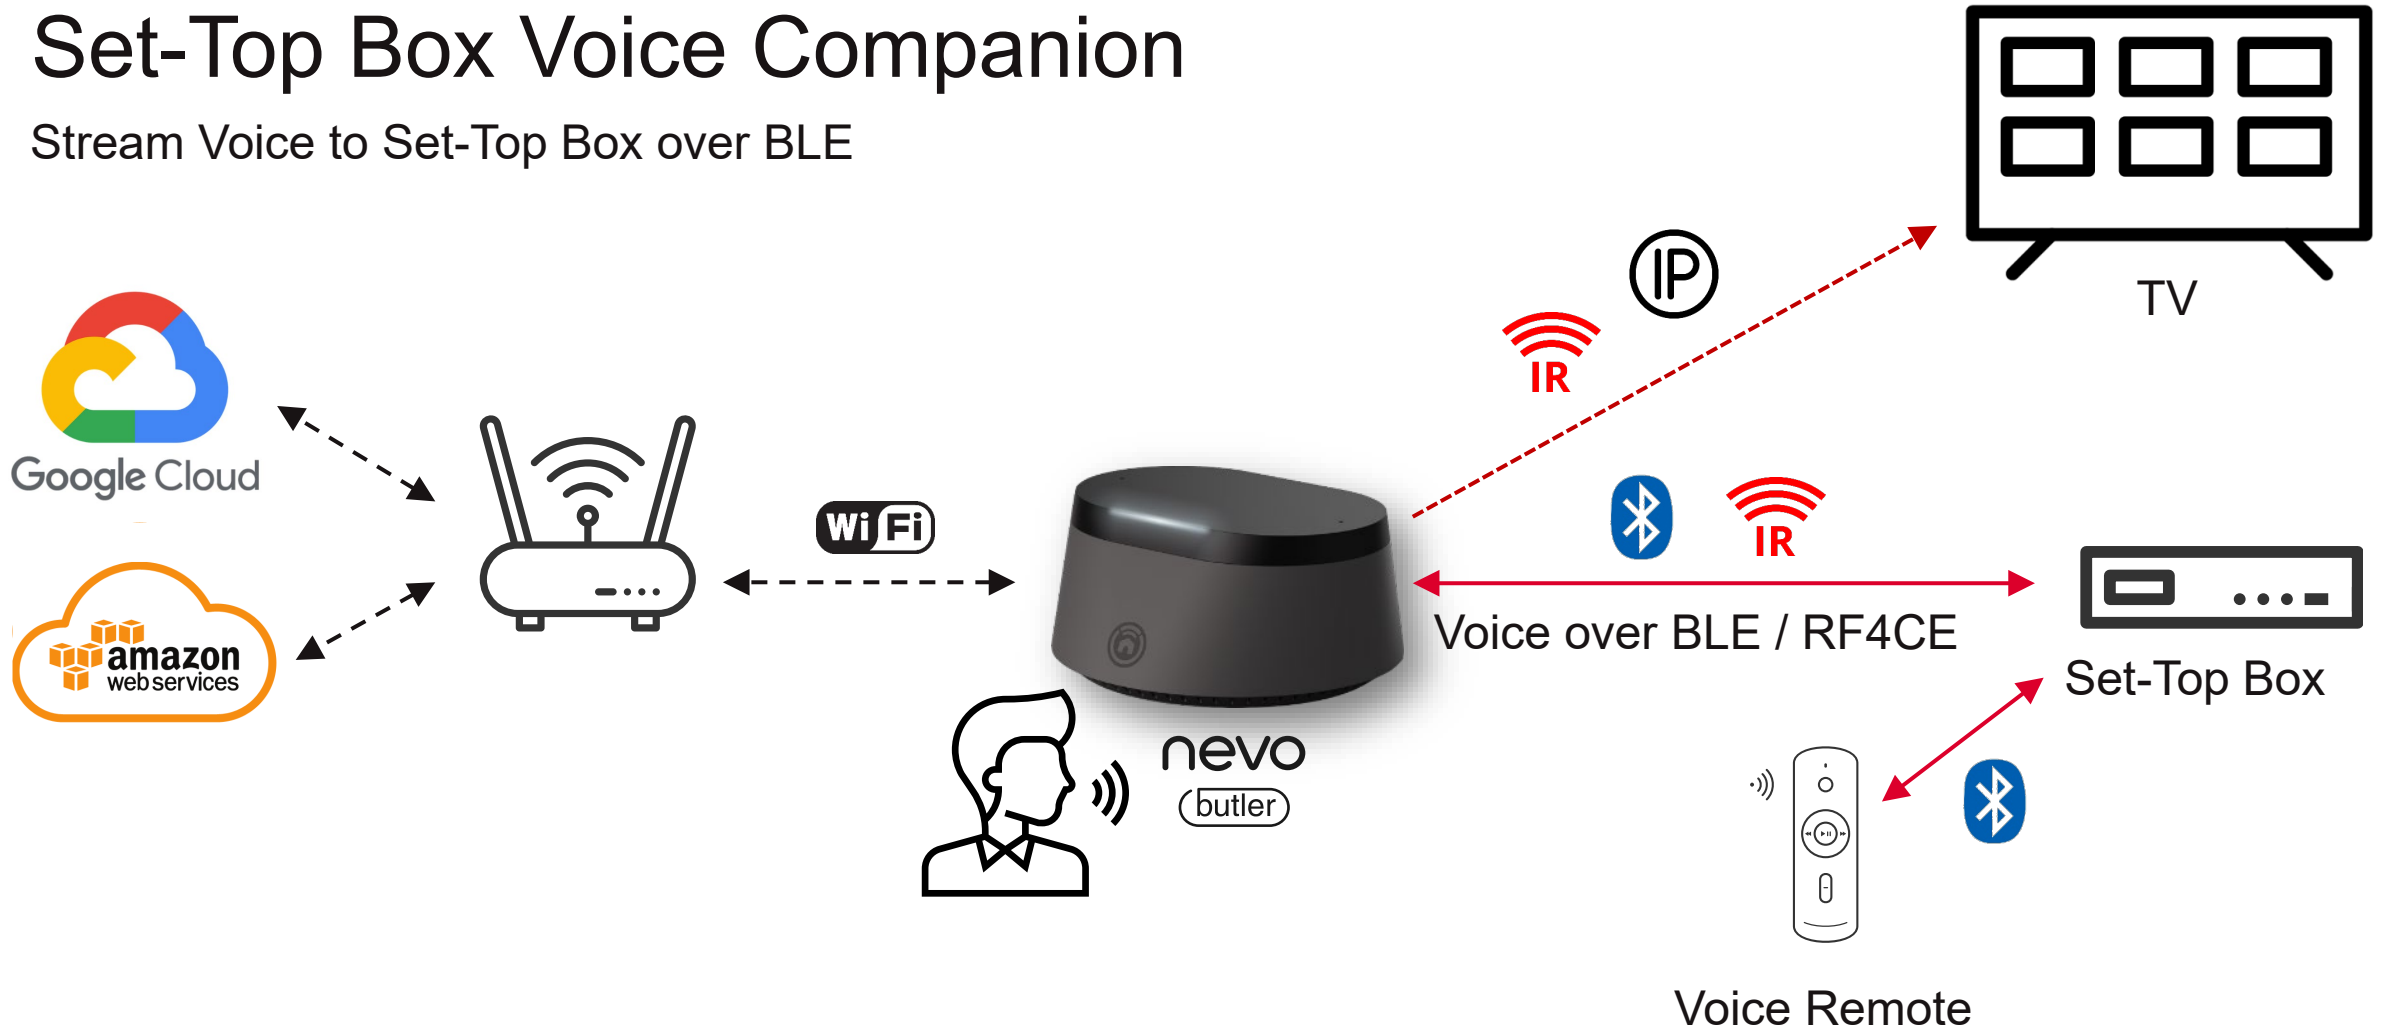

Nevo Butler

Far Field Voice Companion for STBs

The Nevo Platform

The Nevo Platform is the white label end-to-end smart home and entertainment control solution from UEI. It consists of our QuickSet Cloud, nevo.ai, services, gateways, widgets and devices that seamlessly work together as one system.

Nevo Butler

The Nevo Platform can run on virtually any internet connected OEM device but presents itself in its purest form on our highly secured, voice-enabled, white label gateway Nevo Butler.

The Gateway

nevo[®]
butler

Interoperability with Amazon Alexa

Interoperability with Google Assistant

Set-Top Box Voice Companion

Stream Voice to Set-Top Box over BLE

From Far Field Voice Companion to Smart Home Hub

NEVO BUTLER EXTENDED FUNCTIONALITY

Entertainment and Smart Home Hub

- Adds voice capabilities to any legacy TV system, supporting super fast local voice commands
- Branded voice assistant for far-field control; when paired with a voice enabled set-top box
- Communicates directly with cloud services via home WiFi, works when box is on/off
- Offer interoperability with Google Assistant and Amazon Alexa
- Optional: Smart Home integration (+ mobile SDK, remote management dashboard)