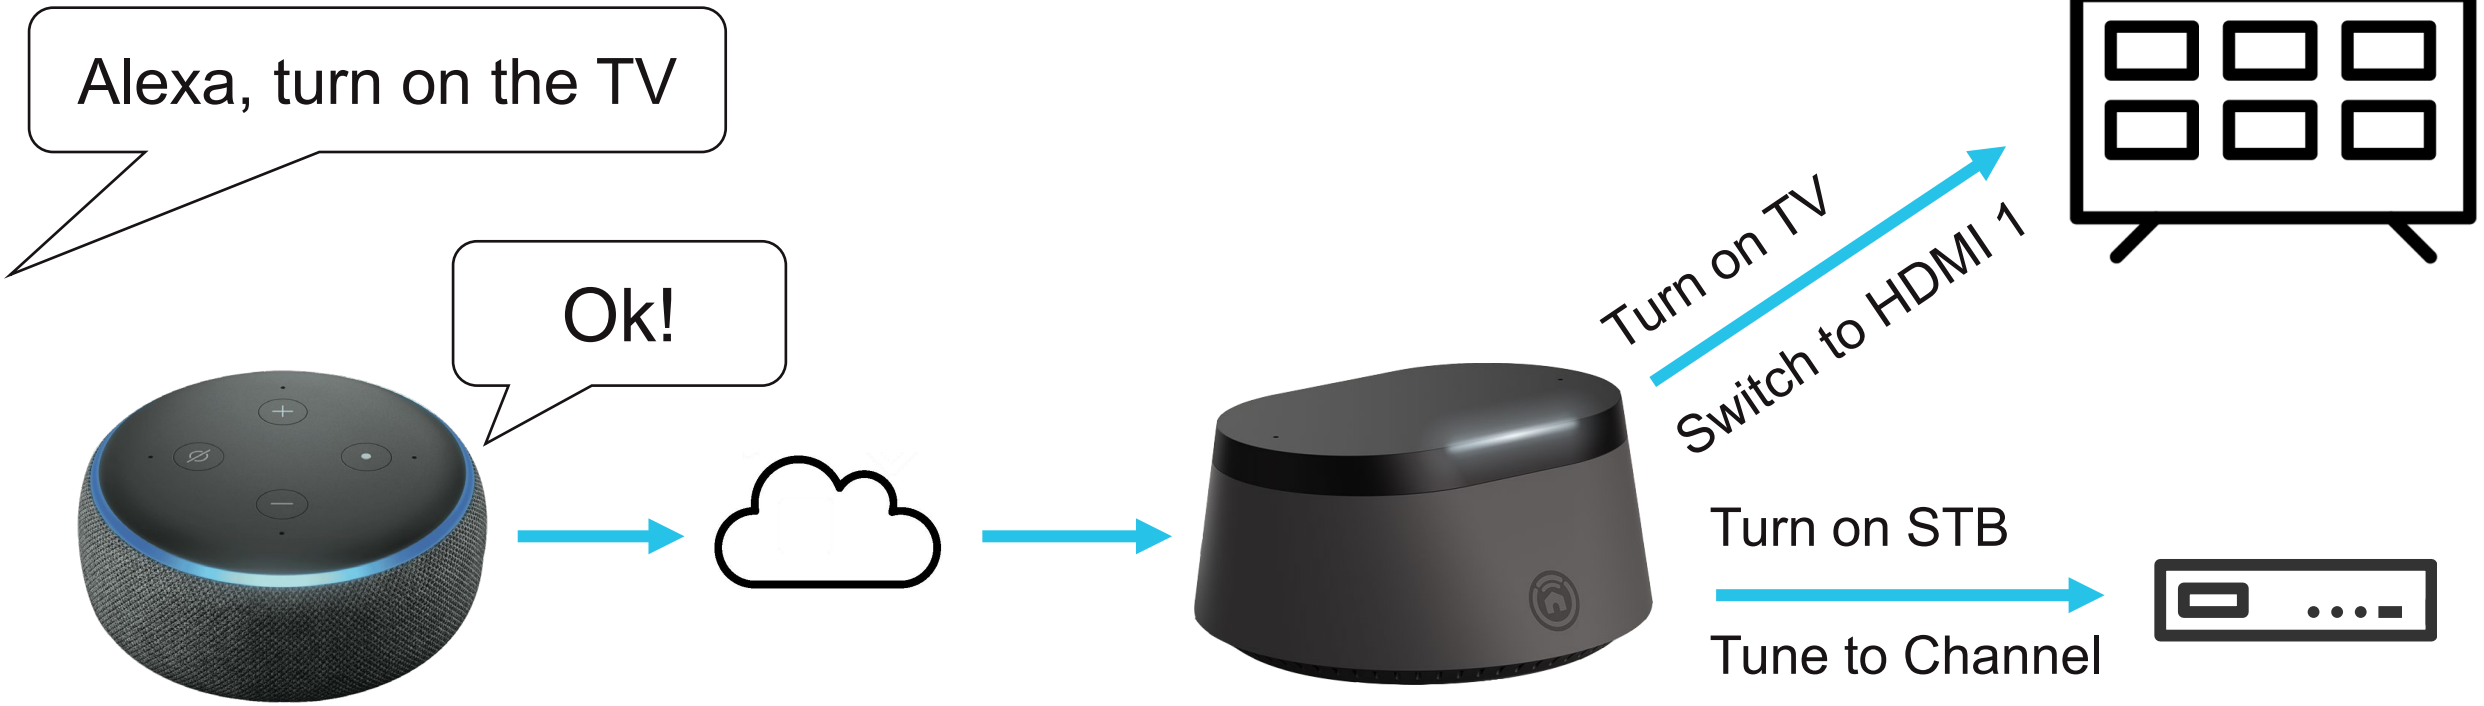

Interoperability with Amazon Alexa