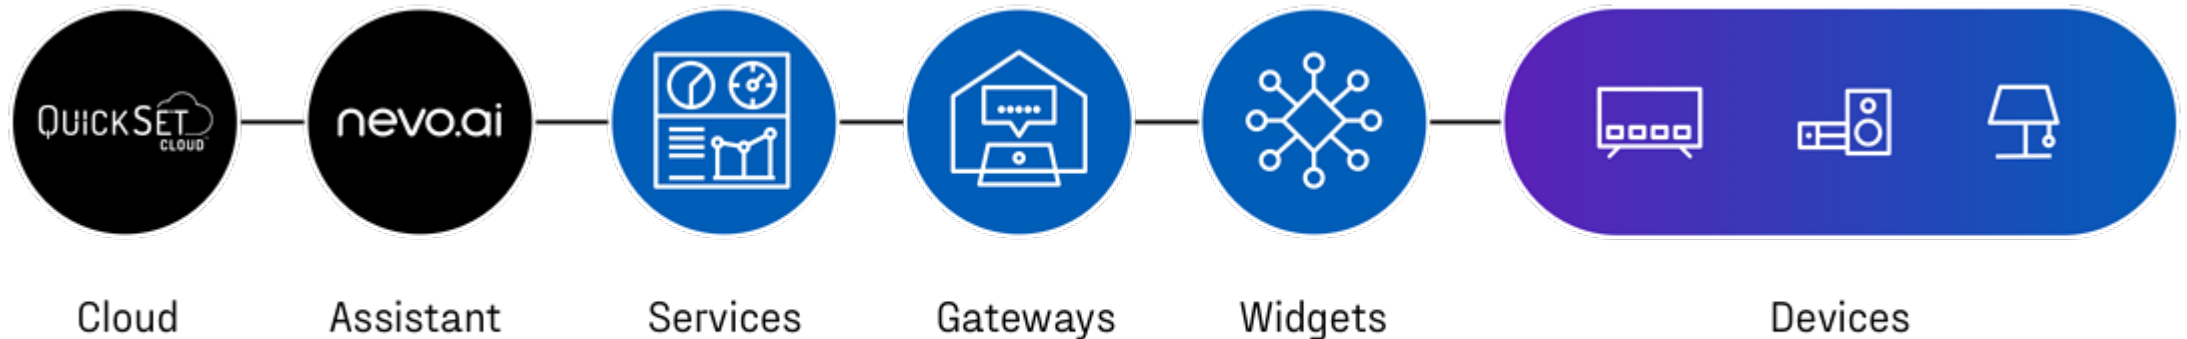

Nevo Butler

Far Field Voice Companion for STBs

The Nevo Platform

The Nevo Platform is the white label end-to-end smart home and entertainment control solution from UEI. It consists of our QuickSet Cloud, nevo.ai, services, gateways, widgets and devices that seamlessly work together as one system.

Nevo Butler

The Nevo Platform can run on virtually any internet connected OEM device but presents itself in its purest form on our highly secured, voice-enabled, white label gateway Nevo Butler.

The Gateway