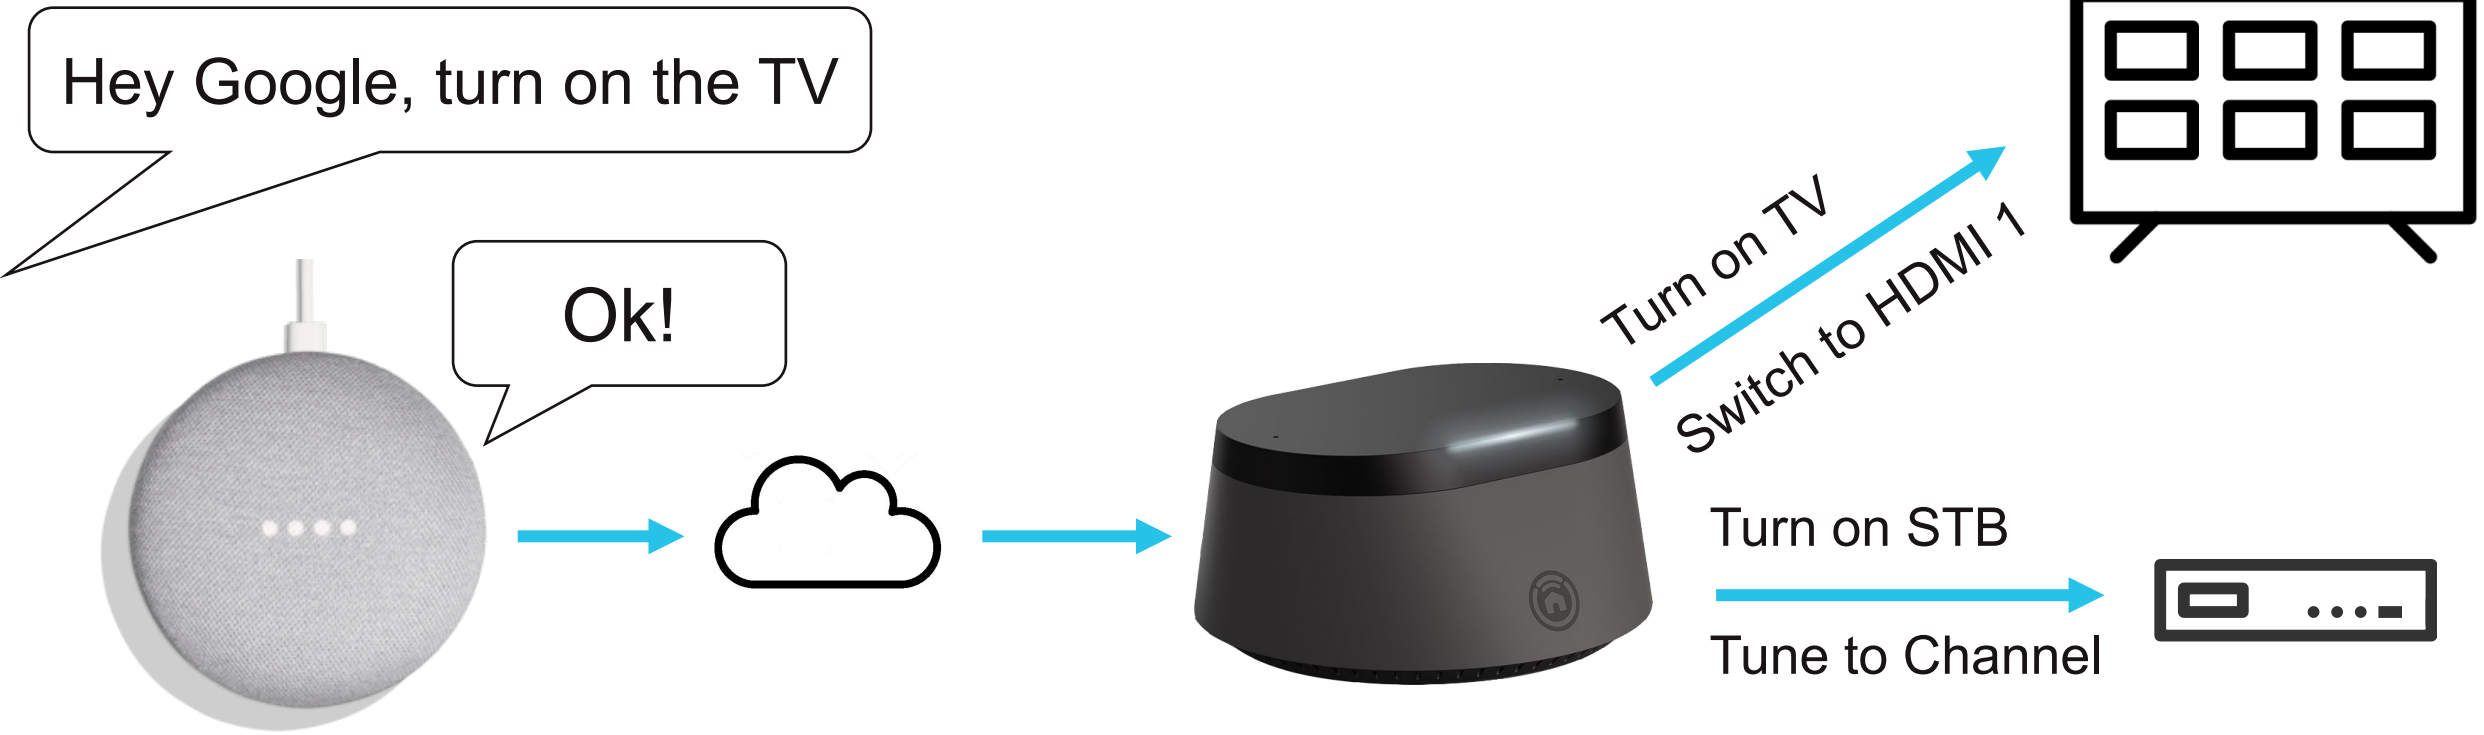

Interoperability with Google Assistant