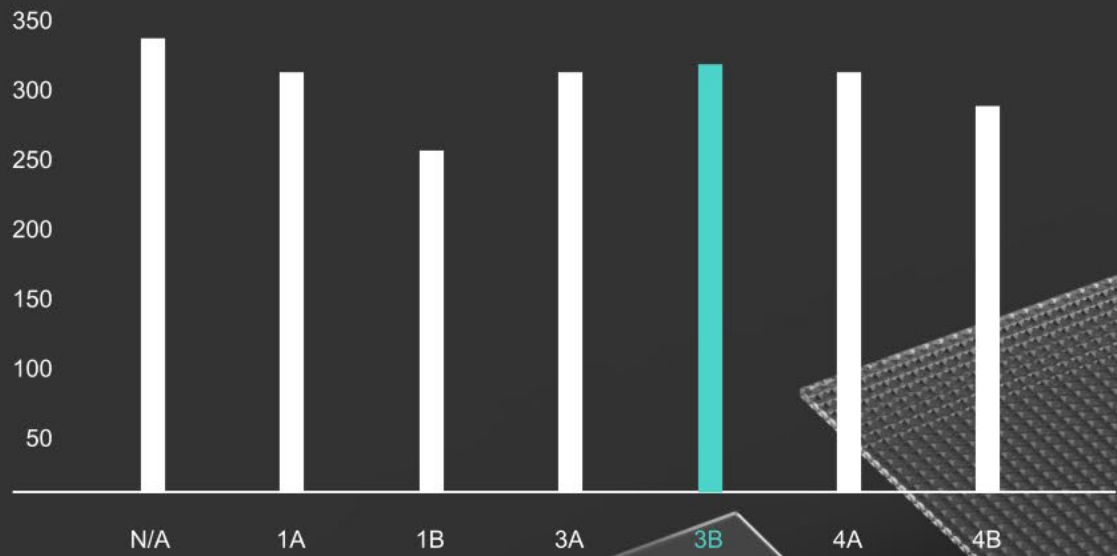

Prismatic Lens

Exterior
Housing
Recycled

Designed for
Refurbishment

PCBA
Reused

Thank you!
Questions?