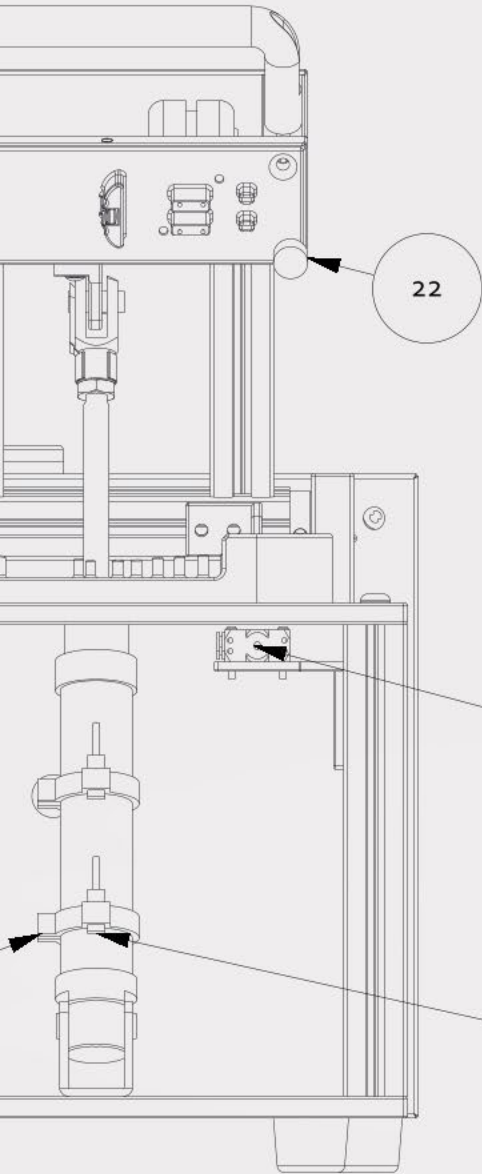

Exterior
Housing
Recycled

Designed for
Refurbishment

PCBA
Reused