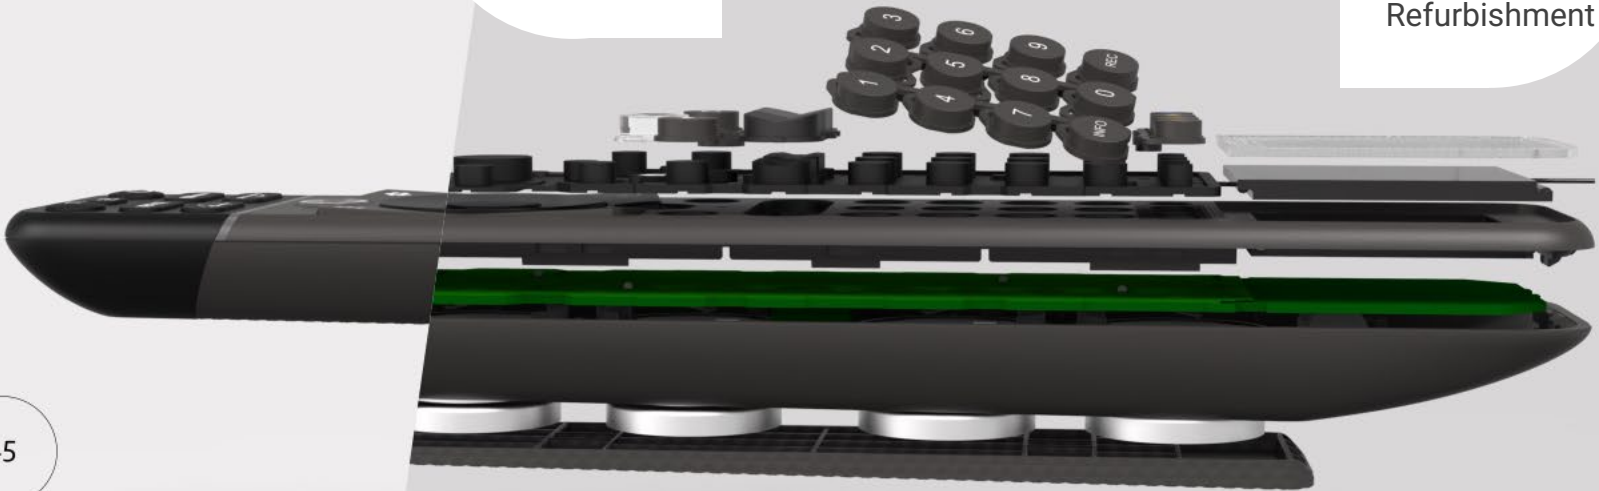

Exterior
Housing
Recycled

Designed for
Refurbishment