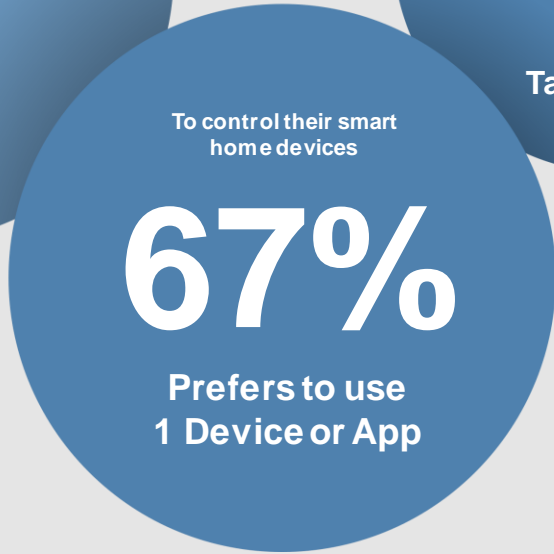

Smart blinds

Smart plug

How to Control?

Most consumers use only limited functions on daily basis

Tactile control is preferred for basic functions

Voice interfaces have limitations
(eg. Privacy & Understanding)

Home security

Thermostats

Smart blinds

Smart plug

User insights*

References * <https://www.parksassociates.com/blog/article/04272022> / <https://voicebot.ai/2022/03/02/the-rise-and-stall-of-the-u-s-smart-speaker-market-new-report>
<https://www.prnewswire.com/news-releases/parks-associates-over-one-third-of-smart-home-device-owners-experienced-technical-difficulties-in-2022-301663318.html>

“ So, what would
the user need?

19

Simple control

1 Handheld device

Wireless & Wall mounting

Tactile control with Clear interface

& With virtual support in the app

“Meet **UNO**
The home controller that Matters