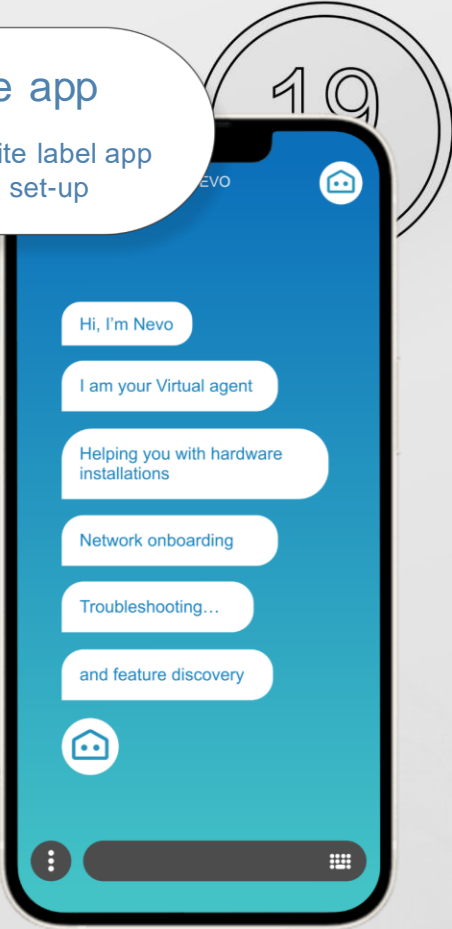

“ So, what would
the user need?

19

Simple control

1 Handheld device

Wireless & Wall mounting

Tactile control with Clear interface

& With virtual support in the app

“Meet **UNO**
The home controller that Matters

QUICKSET[®]
CLOUD

matter
Native Matter compatibility

Interoperability

QUICKSET
CLOUD

matter
Native Matter compatibility

Interoperability

Mobile app
API's and white label app
for RCU set-up

Customer Cloud integration support
Eg. Smart Home System