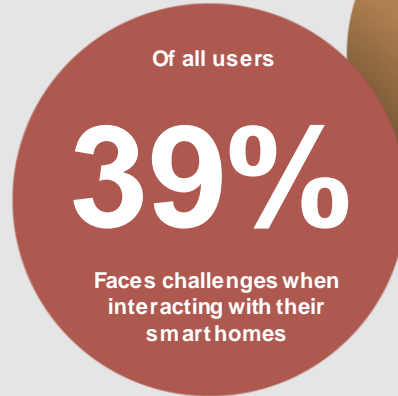

Home security

Thermostats

Smart blinds

Smart plug

User insights*

References * <https://www.parksassociates.com/blog/article/04272022> / <https://voicebot.ai/2022/03/02/the-rise-and-stall-of-the-u-s-smart-speaker-market-new-report>
<https://www.prnewswire.com/news-releases/parks-associates-over-one-third-of-smart-home-device-owners-experienced-technical-difficulties-in-2022-301663318.html>

“ So, what would
the user need?

19

Simple control

1 Handheld device

Wireless & Wall mounting

Tactile control with Clear interface

& With virtual support in the app

“Meet **UNO**
The home controller that Matters