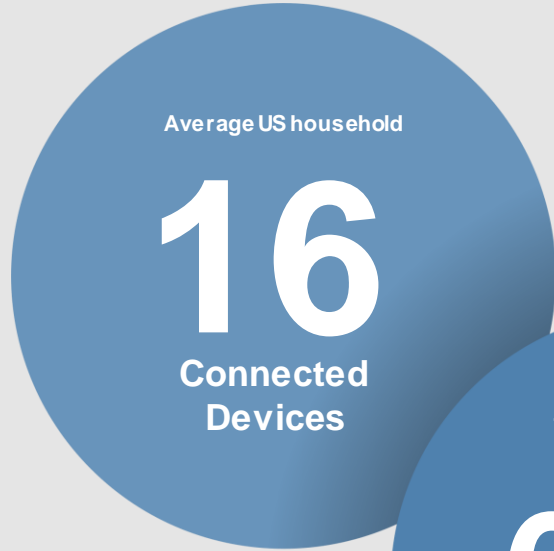

User insights*

References * <https://www.parksassociates.com/blog/article/04272022> / <https://voicebot.ai/2022/03/02/the-rise-and-stall-of-the-u-s-smart-speaker-market-new-report>
<https://www.prnewswire.com/news-releases/parks-associates-over-one-third-of-smart-home-device-owners-experienced-technical-difficulties-in-2022-301663318.html>