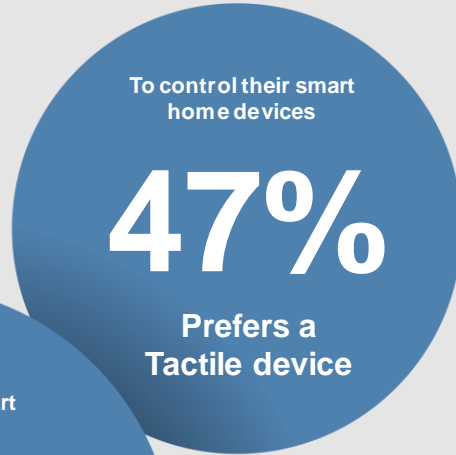

Smart blinds

Smart plug

How to Control?

Most consumers use only limited functions on daily basis

Tactile control is preferred for basic functions

Voice interfaces have limitations
(eg. Privacy & Understanding)

Home security

Thermostats

Smart blinds

Smart plug

User insights*

References * <https://www.parksassociates.com/blog/article/04272022> / <https://voicebot.ai/2022/03/02/the-rise-and-stall-of-the-u-s-smart-speaker-market-new-report>
<https://www.prnewswire.com/news-releases/parks-associates-over-one-third-of-smart-home-device-owners-experienced-technical-difficulties-in-2022-301663318.html>

“ So, what would
the user need?

19

Simple control

1 Handheld device

Wireless & Wall mounting

Tactile control with Clear interface

& With virtual support in the app

“Meet **UNO**
The home controller that Matters