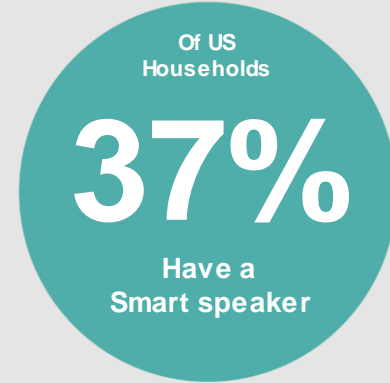

Home security

Thermostats

Smart blinds

Smart plug

User insights*

References * <https://www.parksassociates.com/blog/article/04272022> / <https://voicebot.ai/2022/03/02/the-rise-and-stall-of-the-u-s-smart-speaker-market-new-report>
<https://www.prnewswire.com/news-releases/parks-associates-over-one-third-of-smart-home-device-owners-experienced-technical-difficulties-in-2022-301663318.html>

“ So, what would
the user need?

19

Simple control

1 Handheld device

Wireless & Wall mounting

Tactile control with Clear interface

& With virtual support in the app

“Meet **UNO**
The home controller that Matters