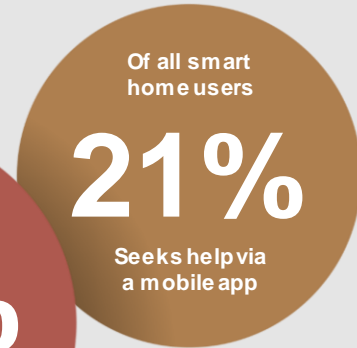

Home security

Thermostats

Smart blinds

Smart plug

User insights*

References * <https://www.parksassociates.com/blog/article/04272022> / <https://voicebot.ai/2022/03/02/the-rise-and-stall-of-the-u-s-smart-speaker-market-new-report>
<https://www.prnewswire.com/news-releases/parks-associates-over-one-third-of-smart-home-device-owners-experienced-technical-difficulties-in-2022-301663318.html>

“ So, what would
the user need?

19

Simple control

1 Handheld device

Wireless & Wall mounting

Tactile control with Clear interface

& With virtual support in the app

“Meet **UNO**
The home controller that Matters