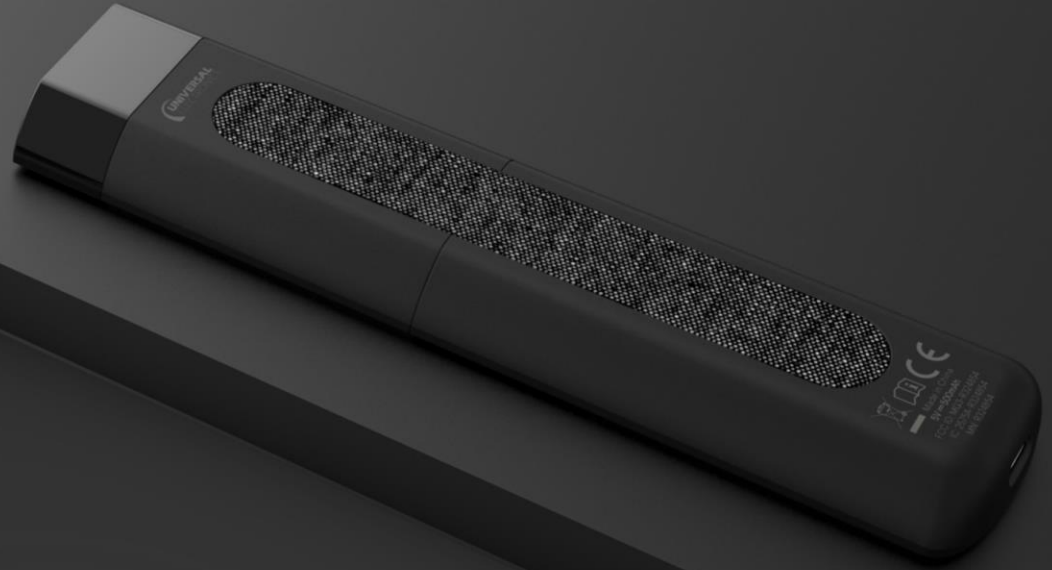

Adaptive Backlighting - on
Normal State

Adaptive Backlighting - on live TV
Watching Live TV

Navigation
Live TV App & All Apps

Digits
Traditional TV functionality

Design

- Strong, defined shape with smooth soft-touch finish
- Hard-cap keys with premium materials and laser-etched full dynamic white backlight