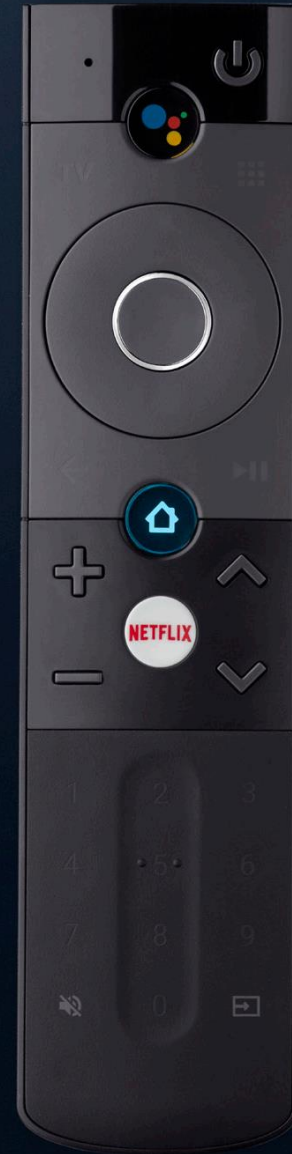

Adaptive backlight

No more key clutter,
showing you only the keys you need

Adaptive Backlighting - Easy Start
One Touch View