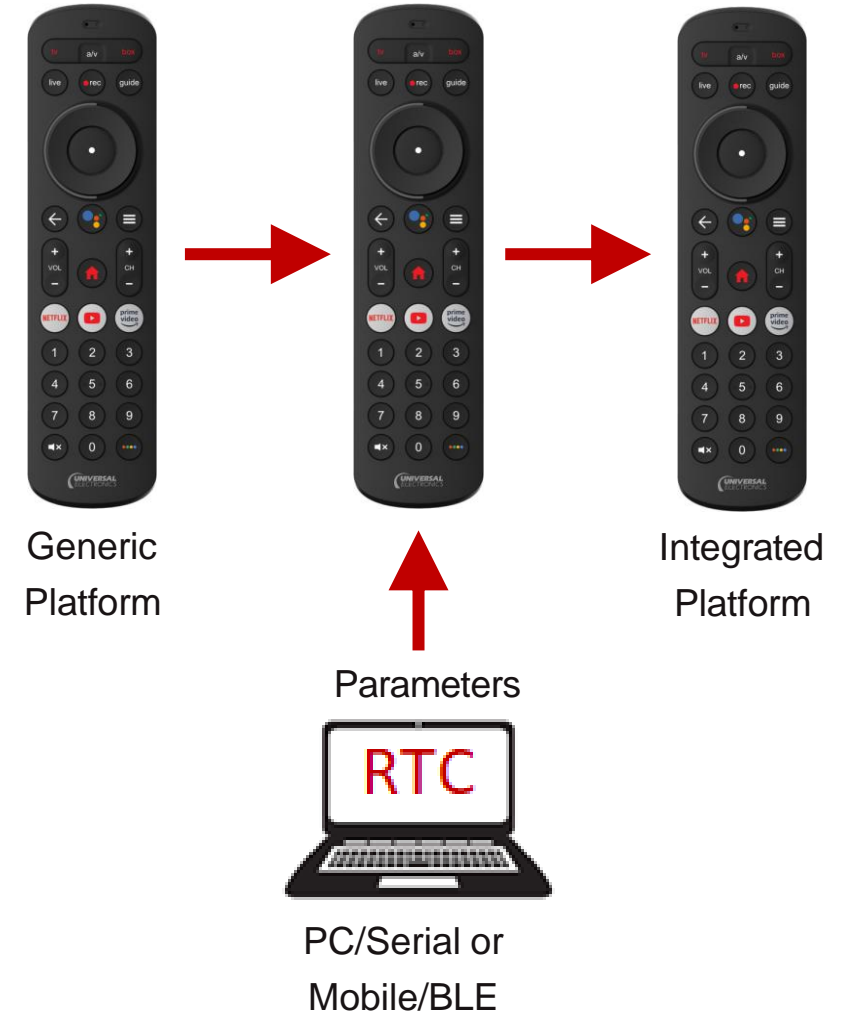

ANDROID TV KITA

- Fully backlit voice RF remote control with rechargeable battery, optimized for Android
- Flexible design with max 29 keys including max three app keys + RGB backlit home/operator key
- Key UEI technology
 - Unique adaptive backlight for ultimate UX
 - Low power UE878 Bluetooth Smart (BLE) silicon
 - Real Time Configurator for easy intergration
 - Powered by QuickSet (control TVs, soundbars and AV receivers)
 - Supports dynamic key mapping

Android Platforms

ANDROID TV FLEXIBILITY

Integration Tools - RTC

What is RTC?

Run-Time Configuration tool

- A software tool (PC or mobile/Android) enabling a single configurable firmware in the RCU
- Configuration is provided by a set of parameters that can be modified easily, without a full new cycle of firmware development
- Can be updated quickly during development. Pre-loaded in Flash for Mass Production

Platforms:

- All Android TV platform remotes including Cervino, Matterhorn, Kita, Nordend, Logan, Tatlow, Copa

digits
or
apps

Build a better gaming experience

Adaptive control™
only shows you the game pad when playing games