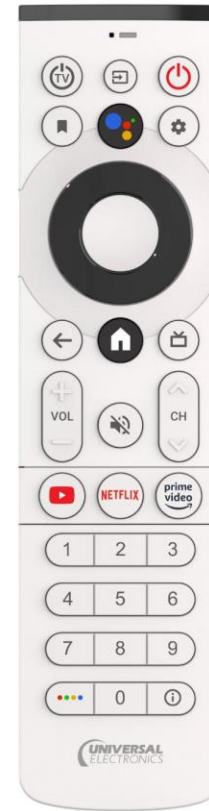

Ergonomics

Perfect fit for all users, zappers, channel hoppers or app lovers

Up to three customizable app keys

CERVINO Android TV Remote Control

Android TV MATTERHORN

Matterhorn Platform

Matterhorn is a clean, distinguished remote for an excellent control experience.

Improving engagement by creating a strong center sweet spot which guides the user.

LESS BROWSING, MORE WATCHING

Matterhorn App

The clean and balanced design of Matterhorn creates a clear and distinguished look.

Your attention is drawn to the smooth and compact form factor and detailed design of the navigation area.

Design

The pronounced design of the D-pad is the center grip position for the enjoyment of entertainment

App or Hybrid

Five app keys or hybrid with three app keys

MATTERHORN Android TV Remote Control

Android TV **NORDEND**

Nordend Platform

Nordend is an elegant remote control that combines a balanced form with a pleasant blend of straight lines and round shapes.