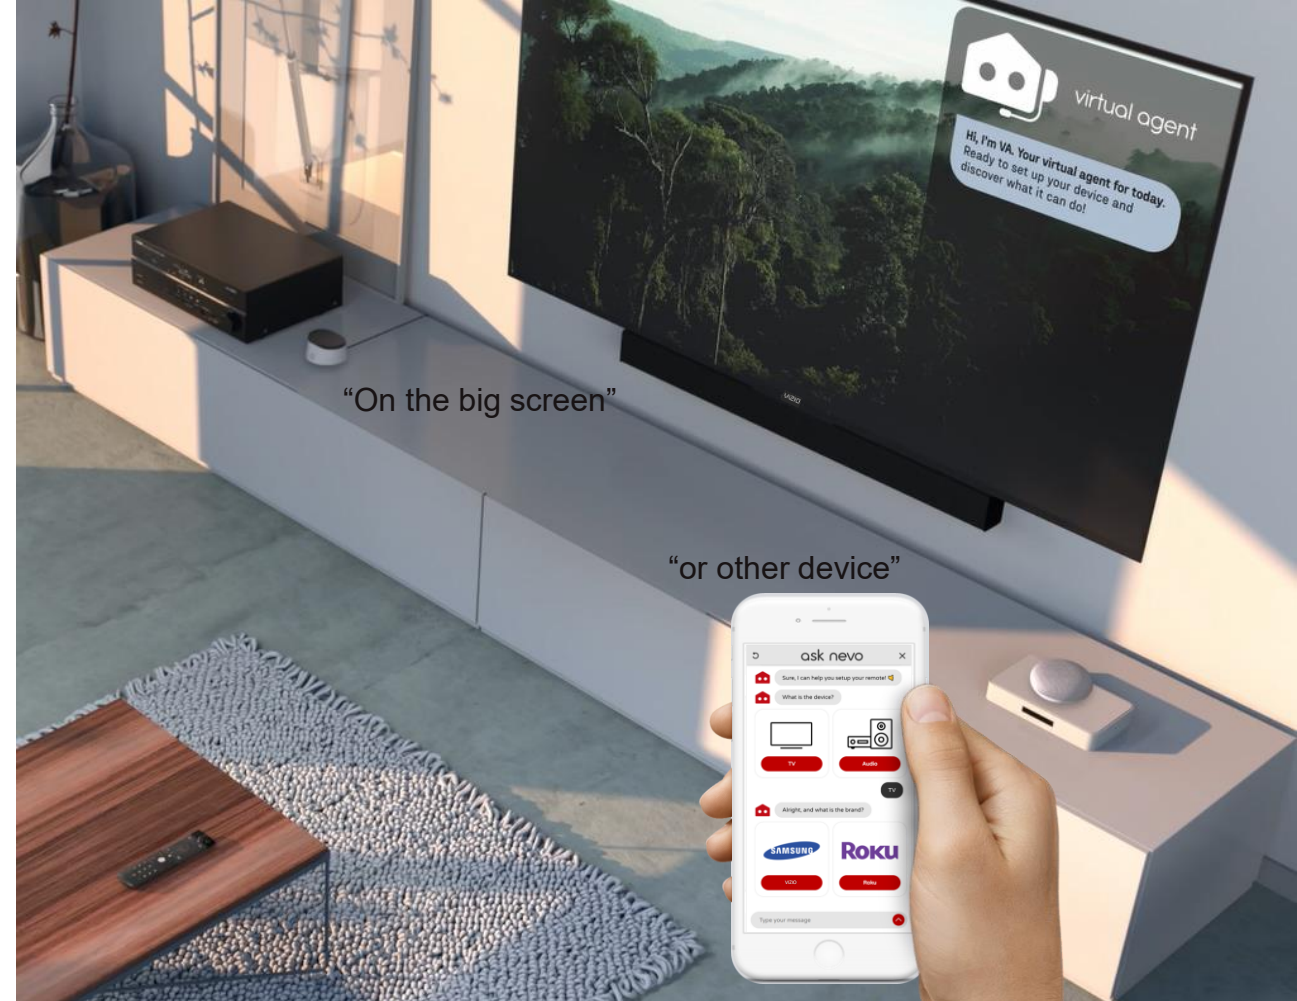

Video Service Providers

Helps the user with Self Install Kits

Set Top Box and Remote-Control Onboarding

Troubleshooting for TV and Audio Devices

Integration on Customers Support Site

Hand Off to Live Human Agents

Customer Branded Experience

POWERED BY

QUICKSET®

An integrated tier 0 support service for Entertainment and Smart Home devices.