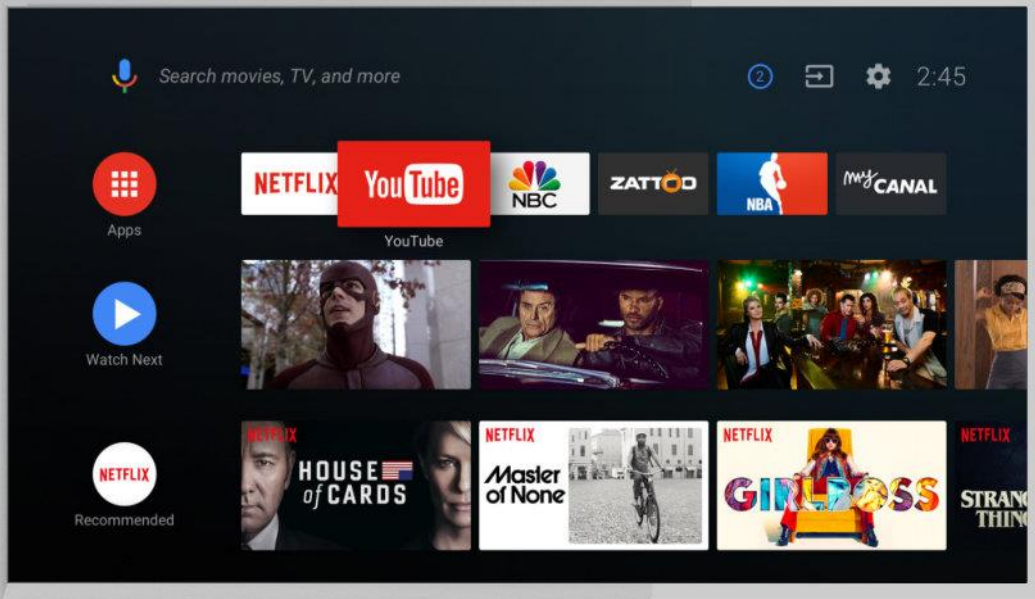

Navigation
Live TV App & All Apps