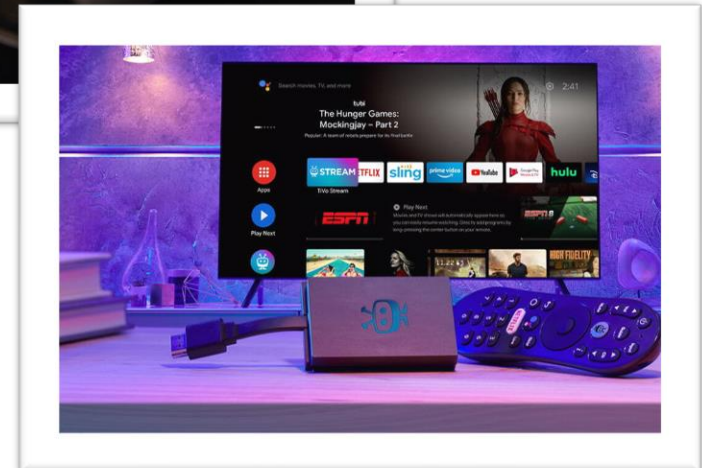

SOME EXAMPLES OF OUR ANDROID TV REMOTES

UEI built 25 million Android TV remotes