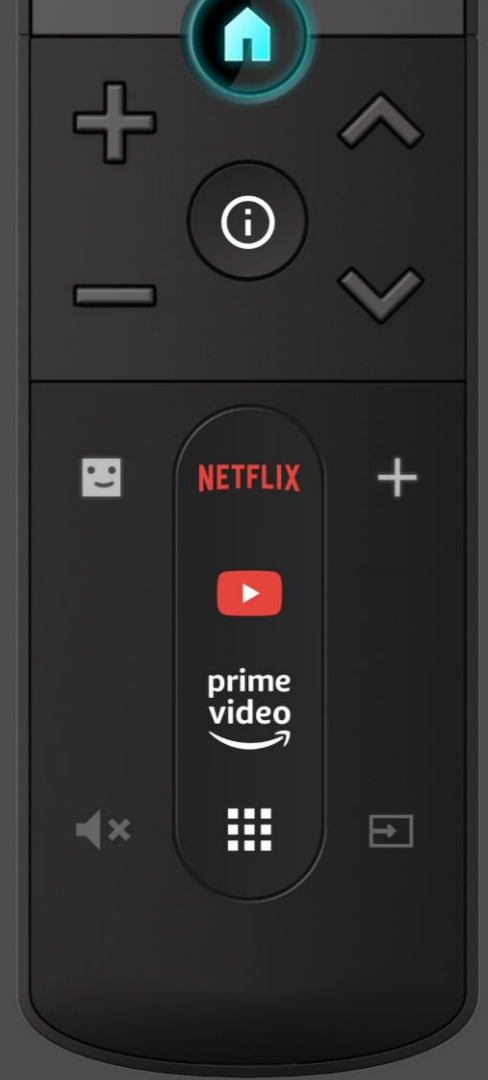

App or Hybrid

Three app keys or
hybrid with an app key