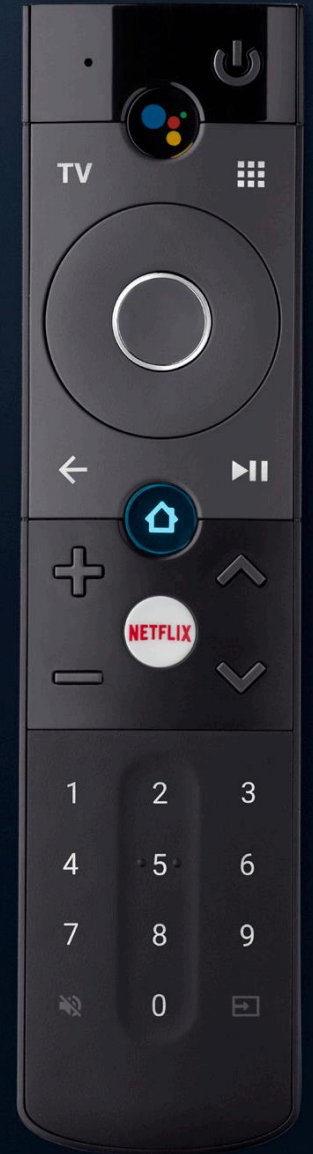

Adaptive Backlighting - on live TV
Watching Live TV