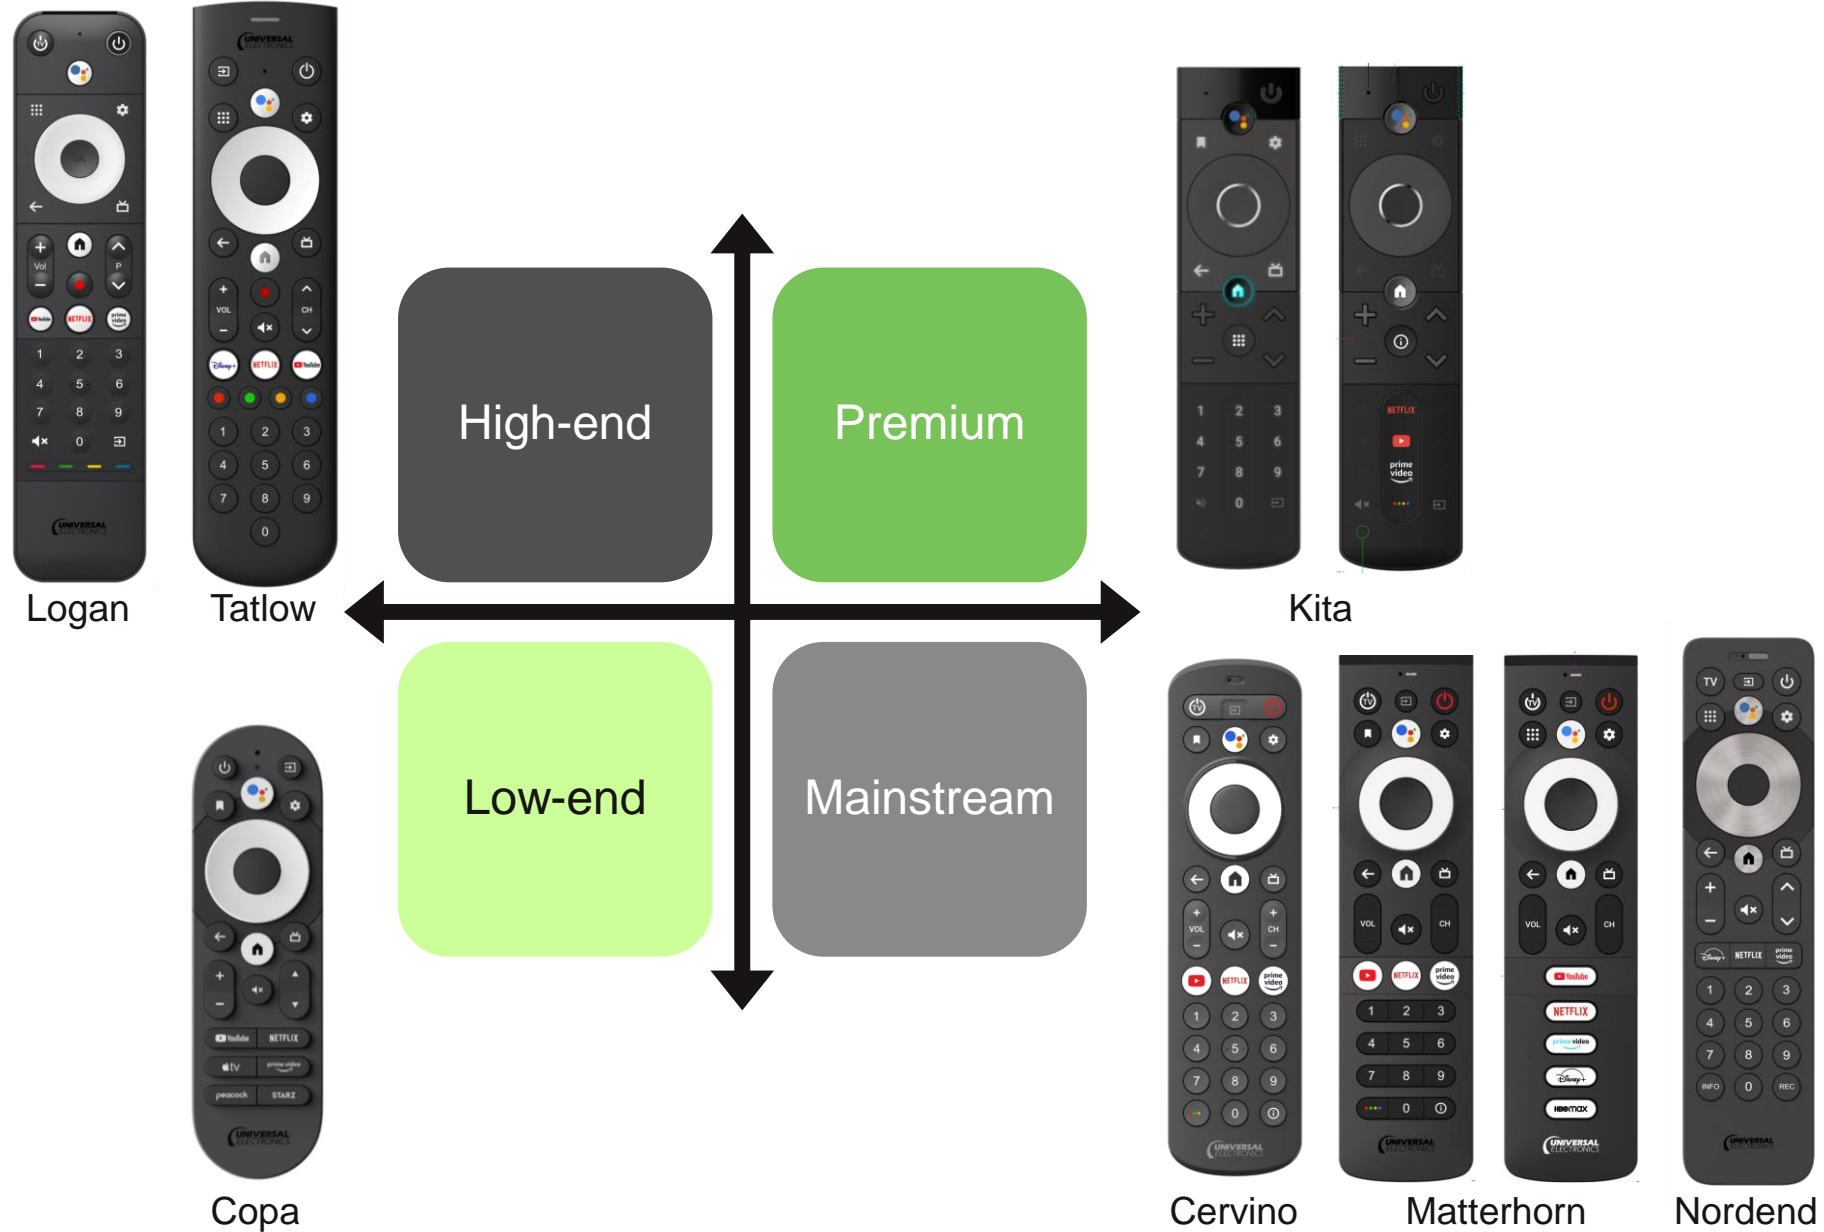

Android TV platforms solutions

Android TV COPA

Copa Platform

Copa is an accessible, affordable Android TV remote control.

It offers all functionality you expect from an Android TV voice remote in a compact, sturdy and contemporary design.

Copa Platform

Copa is an accessible, affordable Android TV remote control.

It offers all functionality you expect from an Android TV voice remote in a compact, sturdy and contemporary design.

- High-contrast dual-tone colors
- Prominent navigation island
- App customization area

Cervino Platform

Cervino is an ergonomic and pure Android TV remote control.

The well-balanced keypad creates the simple look that matches the seamless experience of Android TV.

Design

Detailed design of the D-pad gives the user perfect navigation, even without looking at the remote.

Android Platforms

ANDROID TV FLEXIBILITY

Integration Tools - RTC

What is RTC?

Run-Time Configuration tool

- A software tool (PC or mobile/Android) enabling a single configurable firmware in the RCU
- Configuration is provided by a set of parameters that can be modified easily, without a full new cycle of firmware development
- Can be updated quickly during development. Pre-loaded in Flash for Mass Production